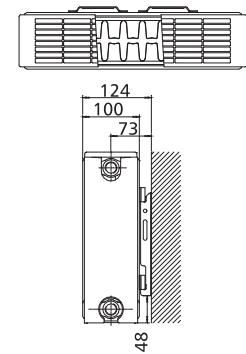

Warranty

Henrad Silhouette Concept comes with a 5 year manufacturer's warranty.

Henrad Silhouette Concept

Wall Mounting Information

All dimensions in mm.

T11

T22

Mounting Bracket Information

All dimensions in mm.

300mm

Over 300mm

All dimensions in mm.

Height	500	600
A	65	65
B	99	99
C	319	419
D	333	453
E	385	485

T11 & T22 Lug Positions

All dimensions in mm.

Panel Height	D
mm	mm
500	355
600	455

T22	T11
Dimensions	Dimensions
mm	mm
A 133	A 400mm
B 60	A 500 - 3000mm
	150
	B 400 - 3000mm
	60
	C 1800 - 3000mm
	17

Henrad (UK) Limited, Marriott Road,
Mexborough, South Yorkshire S64 8BN.
Telephone: 0800 876 6813