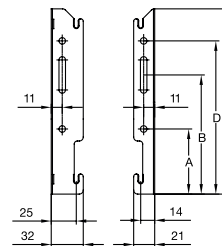

Warranty

Henrad Silhouette Concept comes with a 5 year manufacturer's warranty.

Henrad Silhouette Concept

Wall Mounting Information

All dimensions in mm.

T11

T22

Mounting Bracket Information

All dimensions in mm.

300mm

Over 300mm

All dimensions in mm.

Height	500	600
A	65	65
B	99	99
C	319	419
D	333	453
E	385	485

T11 & T22 Lug Positions

All dimensions in mm.

Panel Height	D
mm	mm
500	355
600	455

T22	T11
Dimensions	Dimensions
mm	mm
A 133	A 400mm
B 60	A 500 - 3000mm
	150
	B 400 - 3000mm
	60
	C 1800 - 3000mm
	17

Henrad (UK) Limited, Marriott Road,
Mexborough, South Yorkshire S64 8BN.
Telephone: 0800 876 6813