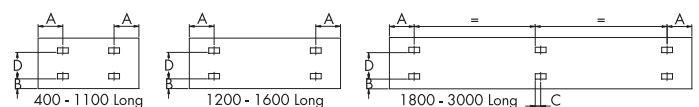

All dimensions in mm.

300mm

Over 300mm

All dimensions in mm.

Height	500	600
A	65	65
B	99	99
C	319	419
D	333	453
E	385	485

T11 & T22 Lug Positions

All dimensions in mm.

Panel Height	D
mm	mm
500	355
600	455

T22	T11
Dimensions	Dimensions
mm	mm
A 133	A 400mm
B 60	A 500 - 3000mm
	150
	B 400 - 3000mm
	60
	C 1800 - 3000mm
	17

Henrad (UK) Limited, Marriott Road,
Mexborough, South Yorkshire S64 8BN.
Telephone: 0800 876 6813