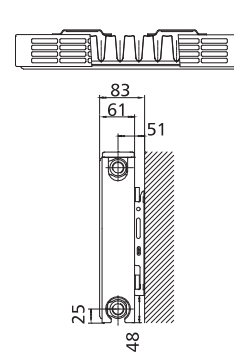

Warranty

Henrad Silhouette Concept comes with a 5 year manufacturer's warranty.

Henrad Silhouette Concept

Wall Mounting Information

All dimensions in mm.

T11

T22

Mounting Bracket Information

All dimensions in mm.

300mm

Over 300mm

All dimensions in mm.

Height	500	600
A	65	65
B	99	99
C	319	419
D	333	453
E	385	485

T11 & T22 Lug Positions

All dimensions in mm.

Panel Height	D
mm	mm
500	355
600	455

T22	T11
Dimensions	Dimensions
mm	mm
A 133	A 400mm
B 60	A 500 - 3000mm
	150
	B 400 - 3000mm
	60
	C 1800 - 3000mm
	17

Henrad (UK) Limited, Marriott Road,
Mexborough, South Yorkshire S64 8BN.
Telephone: 0800 876 6813