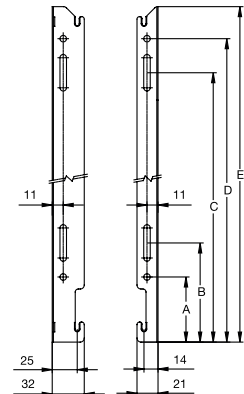

Warranty

Henrad Silhouette Concept comes with a 5 year manufacturer's warranty.

Henrad Silhouette Concept

Wall Mounting Information

All dimensions in mm.

T11

T22

Mounting Bracket Information

All dimensions in mm.

300mm

Over 300mm

All dimensions in mm.

Height	500	600
A	65	65
B	99	99
C	319	419
D	333	453
E	385	485

T11 & T22 Lug Positions

All dimensions in mm.

Panel Height	D
mm	mm
500	355
600	455

T22	T11
Dimensions	Dimensions
mm	mm
A 133	A 400mm
B 60	A 500 - 3000mm
	150
	B 400 - 3000mm
	60
	C 1800 - 3000mm
	17

Henrad (UK) Limited, Marriott Road,
Mexborough, South Yorkshire S64 8BN.
Telephone: 0800 876 6813