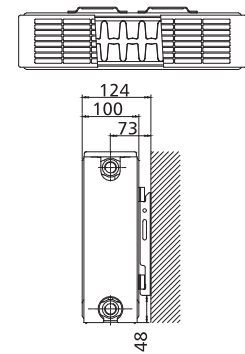

Warranty

Henrad Everest Line Concept comes with a 5 year manufacturer's warranty.

Henrad Everest Line Concept

Wall Mounting Information

All dimensions in mm.

T11

T22

Mounting Bracket Information

All dimensions in mm.

All dimensions in mm.

Height	600
A	65
B	99
C	419
D	453
E	485

T11 & T22 Lug Positions

All dimensions in mm.

Panel Height D	
mm	mm
600	455

T22		T11	
Dimensions	mm	Dimensions	mm
A	133	A	400mm
B	60	A	500 - 3000mm
		B	400 - 3000mm
			60