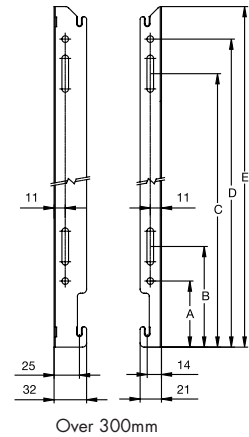

Warranty

Henrad Everest Line Concept comes with a 5 year manufacturer's warranty.

Henrad Everest Line Concept

Wall Mounting Information

All dimensions in mm.

T11

T22

Mounting Bracket Information

All dimensions in mm.

All dimensions in mm.

Height	600
A	65
B	99
C	419
D	453
E	485

T11 & T22 Lug Positions

All dimensions in mm.

Panel Height D	
mm	mm
600	455

T22		T11	
Dimensions	mm	Dimensions	mm
A	133	A	400mm
B	60	A	500 - 3000mm
		B	400 - 3000mm
			60