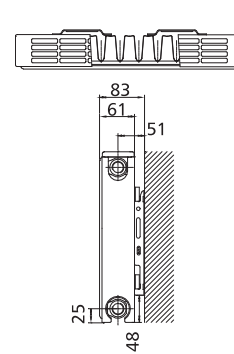

Warranty

Henrad Everest Line Concept comes with a 5 year manufacturer's warranty.

Henrad Everest Line Concept

Wall Mounting Information

All dimensions in mm.

T11

T22

Mounting Bracket Information

All dimensions in mm.

All dimensions in mm.

Height	600
A	65
B	99
C	419
D	453
E	485

T11 & T22 Lug Positions

All dimensions in mm.

Panel Height D	
mm	mm
600	455

T22		T11	
Dimensions	mm	Dimensions	mm
A	133	A	400mm
B	60	A	500 - 3000mm
		B	400 - 3000mm
			60