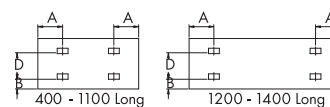

All dimensions in mm.

All dimensions in mm.

Height	600
A	65
B	99
C	419
D	453
E	485

T11 & T22 Lug Positions

All dimensions in mm.

Panel Height D	
mm	mm
600	455

T22		T11	
Dimensions	mm	Dimensions	mm
A	133	A	400mm
B	60	A	500 - 3000mm
		B	400 - 3000mm
			60