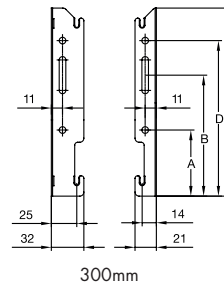

Warranty

Henrad Everest Line Concept comes with a 5 year manufacturer's warranty.

Henrad Everest Line Concept

Wall Mounting Information

All dimensions in mm.

T11

T22

Mounting Bracket Information

All dimensions in mm.

All dimensions in mm.

Height	600
A	65
B	99
C	419
D	453
E	485

T11 & T22 Lug Positions

All dimensions in mm.

Panel Height D	
mm	mm
600	455

T22		T11	
Dimensions	mm	Dimensions	mm
A	133	A	400mm
B	60	A	500 - 3000mm
		B	400 - 3000mm
			60