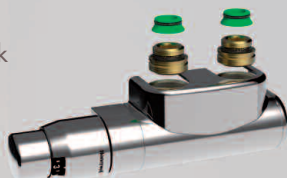

### Tube Dimensions

**Centre Tap TRV**  
Available from stock

UIN	Henrad Description
14531310	Centre TRV Set Straight White
14531410	Centre TRV Set Straight Chrome
14531510	Centre TRV Set Angled L White
14531610	Centre TRV Set Angled L Chrome
14531710	Centre TRV Set Angled R White
14531810	Centre TRV Set Angled R Chrome