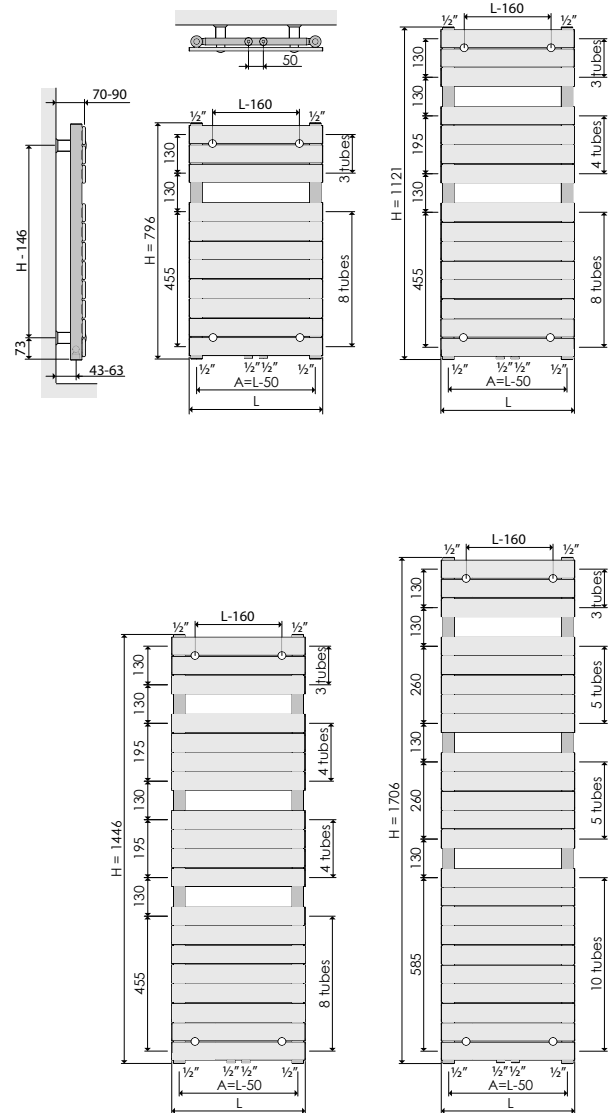

Technical information

Testing and Operating Pressures

Henrad Verona Towel Rail has been independently tested to ensure these radiators perform to a maximum working pressure of 4.0 bar.

Connections

Henrad Verona Towel Rail has 4 x 1/2" BSP connections as standard.

Paint Process

Two coat paint process, each Henrad radiator is subjected to a multi-stage cleaning and paint process.

The final powder coat is Traffic white (RAL A9016) which is stoved and cooled to give a perfect finish. All radiators are illustrated in Traffic white unless stated.

Colour Options

Colour options are available, see colour page.

Water Treatment

Installation of the system should be properly flushed and fitted in accordance with the British Code of Practice for the Treatment of Water in Domestic Hot Water Central Heating Systems.

Warranty

Henrad Verona Towel Rail comes with a 5 year manufacturer's warranty.

Heating Element

Option available.

For more information contact the sales office on 0844 543 6200

Verona Towel Rail

All dimensions in mm unless stated.