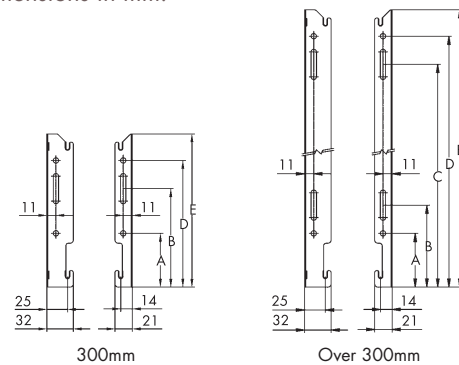

Henrad (UK) Limited, Marriott Road,
Mexborough, South Yorkshire S64 8BN.
Telephone: 0800 876 6813

www.henrad.co.uk

Henrad Compact

Wall Mounting Information

All dimensions in mm.

Mounting Bracket Information

All dimensions in mm.

All dimensions in mm.					
Height	300	450	500	600	700
A	65	65	65	65	65
B	119	99	99	99	99
C	-	269	319	419	519
D	153	303	333	453	553
E	185	335	385	485	585

T11, T21 & T22 Lug Positions

All dimensions in mm.

Panel Height D	mm	mm
300	155	
450	305	
600	455	
700	555	

T21 & T22	T11	
Dimensions	Dimensions	
mm	mm	
A	133 A 400mm	117
B	A 500 - 3000mm	150
	B 400 - 3000mm	60
	C 1800 - 3000mm	17