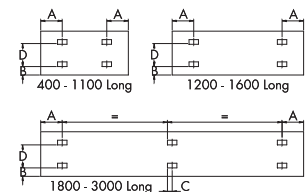

Henrad (UK) Limited, Marriott Road,
Mexborough, South Yorkshire S64 8BN.
Telephone: 0800 876 6813

www.henrad.co.uk

Henrad Compact

Wall Mounting Information

All dimensions in mm.

Mounting Bracket Information

All dimensions in mm.

All dimensions in mm.					
Height	300	450	500	600	700
A	65	65	65	65	65
B	119	99	99	99	99
C	-	269	319	419	519
D	153	303	333	453	553
E	185	335	385	485	585

T11, T21 & T22 Lug Positions

All dimensions in mm.

Panel Height D	mm	mm
300	155	
450	305	
600	455	
700	555	

T21 & T22	T11	
Dimensions	Dimensions	
mm	mm	
A	133 A 400mm	117
B	A 500 - 3000mm	150
	B 400 - 3000mm	60
	C 1800 - 3000mm	17