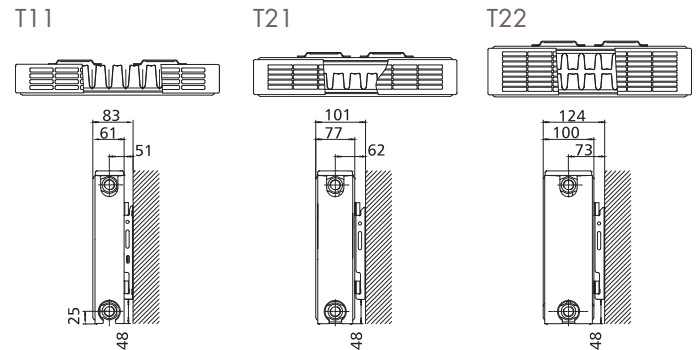

Henrad (UK) Limited, Marriott Road,
Mexborough, South Yorkshire S64 8BN.
Telephone: 0800 876 6813

www.henrad.co.uk

Henrad Compact

Wall Mounting Information

All dimensions in mm.

Mounting Bracket Information

All dimensions in mm.

All dimensions in mm.					
Height	300	450	500	600	700
A	65	65	65	65	65
B	119	99	99	99	99
C	-	269	319	419	519
D	153	303	333	453	553
E	185	335	385	485	585

T11, T21 & T22 Lug Positions

All dimensions in mm.

Panel Height D	mm	mm
300	155	
450	305	
600	455	
700	555	

T21 & T22	T11	
Dimensions	Dimensions	
mm	mm	
A	133 A 400mm	117
B	A 500 - 3000mm	150
	B 400 - 3000mm	60
	C 1800 - 3000mm	17