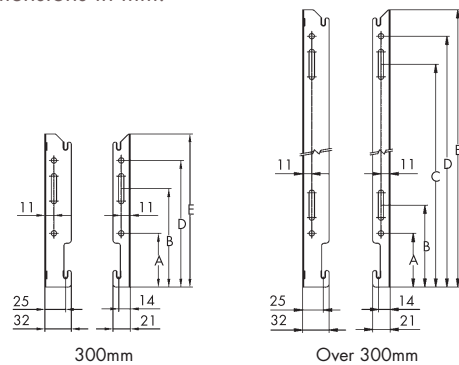

### Wall Mounting Information

All dimensions in mm.

### Mounting Bracket Information

All dimensions in mm.

All dimensions in mm.

Height	300	450	500	600	700
A	65	65	65	65	65
B	119	99	99	99	99
C	-	269	319	419	519
D	153	303	333	453	553
E	185	335	385	485	585

### T11, T21 & T22 Lug Positions

All dimensions in mm.

Panel Height D	mm	mm
300	155	
450	305	
600	455	
700	555	

T21 & T22	T11
Dimensions mm	Dimensions mm
A 133	A 400mm 117
B 60	A 500 - 3000mm 150
	B 400 - 3000mm 60
	C 1800 - 3000mm 17