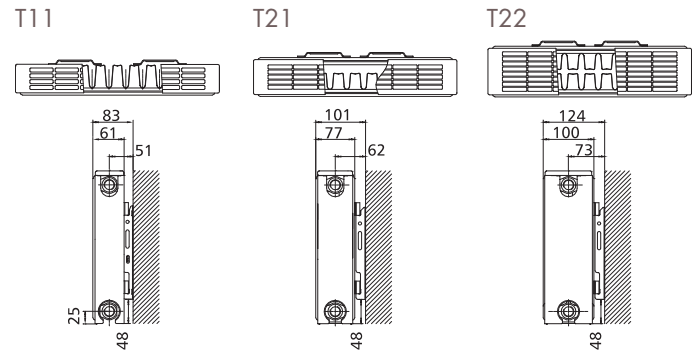

### Wall Mounting Information

All dimensions in mm.

### Mounting Bracket Information

All dimensions in mm.

All dimensions in mm.

Height	300	450	500	600	700
A	65	65	65	65	65
B	119	99	99	99	99
C	-	269	319	419	519
D	153	303	333	453	553
E	185	335	385	485	585