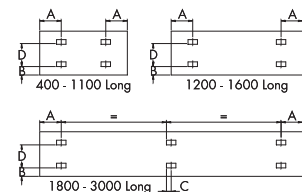

### Wall Mounting Information

All dimensions in mm.

### Mounting Bracket Information

All dimensions in mm.

All dimensions in mm.

Height	300	450	500	600	700
A	65	65	65	65	65
B	119	99	99	99	99
C	-	269	319	419	519
D	153	303	333	453	553
E	185	335	385	485	585

### T11, T21 & T22 Lug Positions

All dimensions in mm.

Panel Height D	mm	mm
300	155	
450	305	
600	455	
700	555	

T21 & T22	T11
Dimensions mm	Dimensions mm
A 133	A 400mm 117
B 60	A 500 - 3000mm 150
	B 400 - 3000mm 60
	C 1800 - 3000mm 17